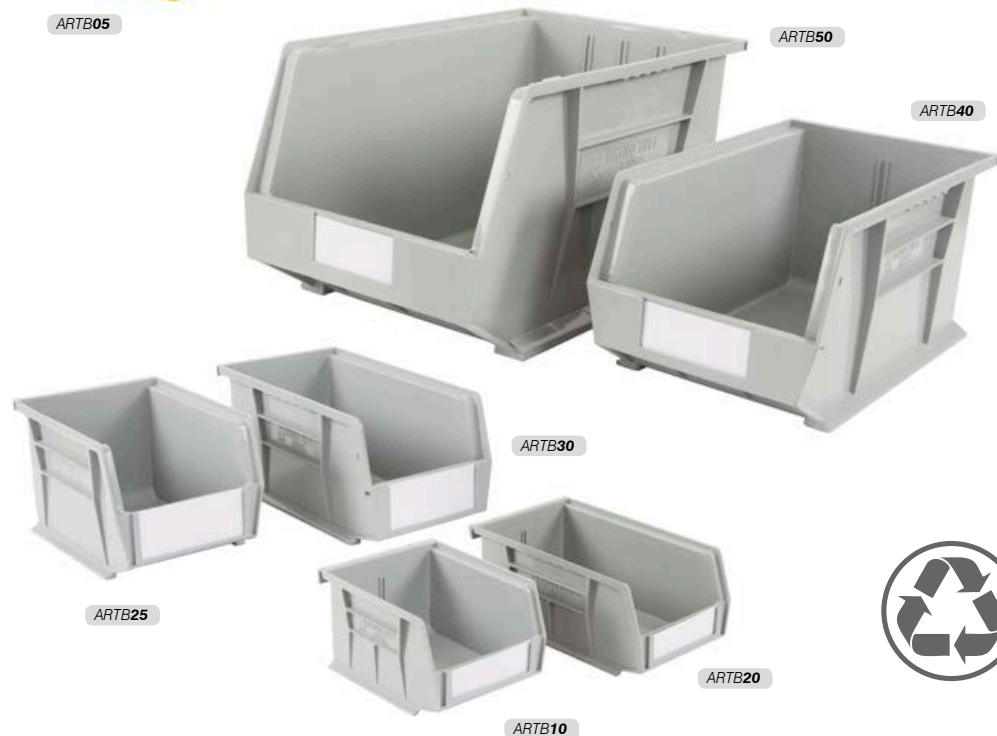

Lifetime Guaranteed range of 'Rhino Tuff' Plastic Bins

Plastic Bins

W x D x H (mm)	Code	Colour	LP Value (W x H)	Coloured Bin Price	Grey Bin Price
106 x 106 x 49	ARTB05	Red, Blue, Yellow	1.5 x 2	£0.65	-
106 x 136 x 76	ARTB10	Red, Blue, Yellow, Grey	1.5 x 2	£0.80	£0.70
106 x 187 x 76	ARTB20	Red, Blue, Yellow, Grey	1.5 x 2	£1.05	£0.90
140 x 205 x 127	ARTB25	Red, Blue, Yellow, Grey	2 x 3	£2.05	£1.75
140 x 274 x 127	ARTB30	Red, Blue, Yellow, Grey	2 x 3	£2.75	£2.35
210 x 375 x 179	ARTB40	Red, Blue, Yellow, Grey	3 x 4	£6.25	£5.30
280 x 457 x 254	ARTB50	Red, Blue, Yellow, Grey	4 x 6	£11.60	£9.85
415 x 375 x 179	ARTB60	Blue	6 x 4	£10.75	-
415 x 460 x 292	ARTB70	Blue	6 x 6	£16.35	-

Dividers

W x D (mm)	Code	Colour	Price
274 x 127	ARTBDIV3	Black	£0.75
375 x 179	ARTBDIV4	Black	£1.20
457 x 254	ARTBDIV5	Black	£2.10
370 x 179	ARTBDIV6	Black	£1.20
460 x 292	ARTBDIV7	Black	£2.20

from
£0.65

**lifetime
guarantee**

i All bins can be stacked or hung on louvre panels.